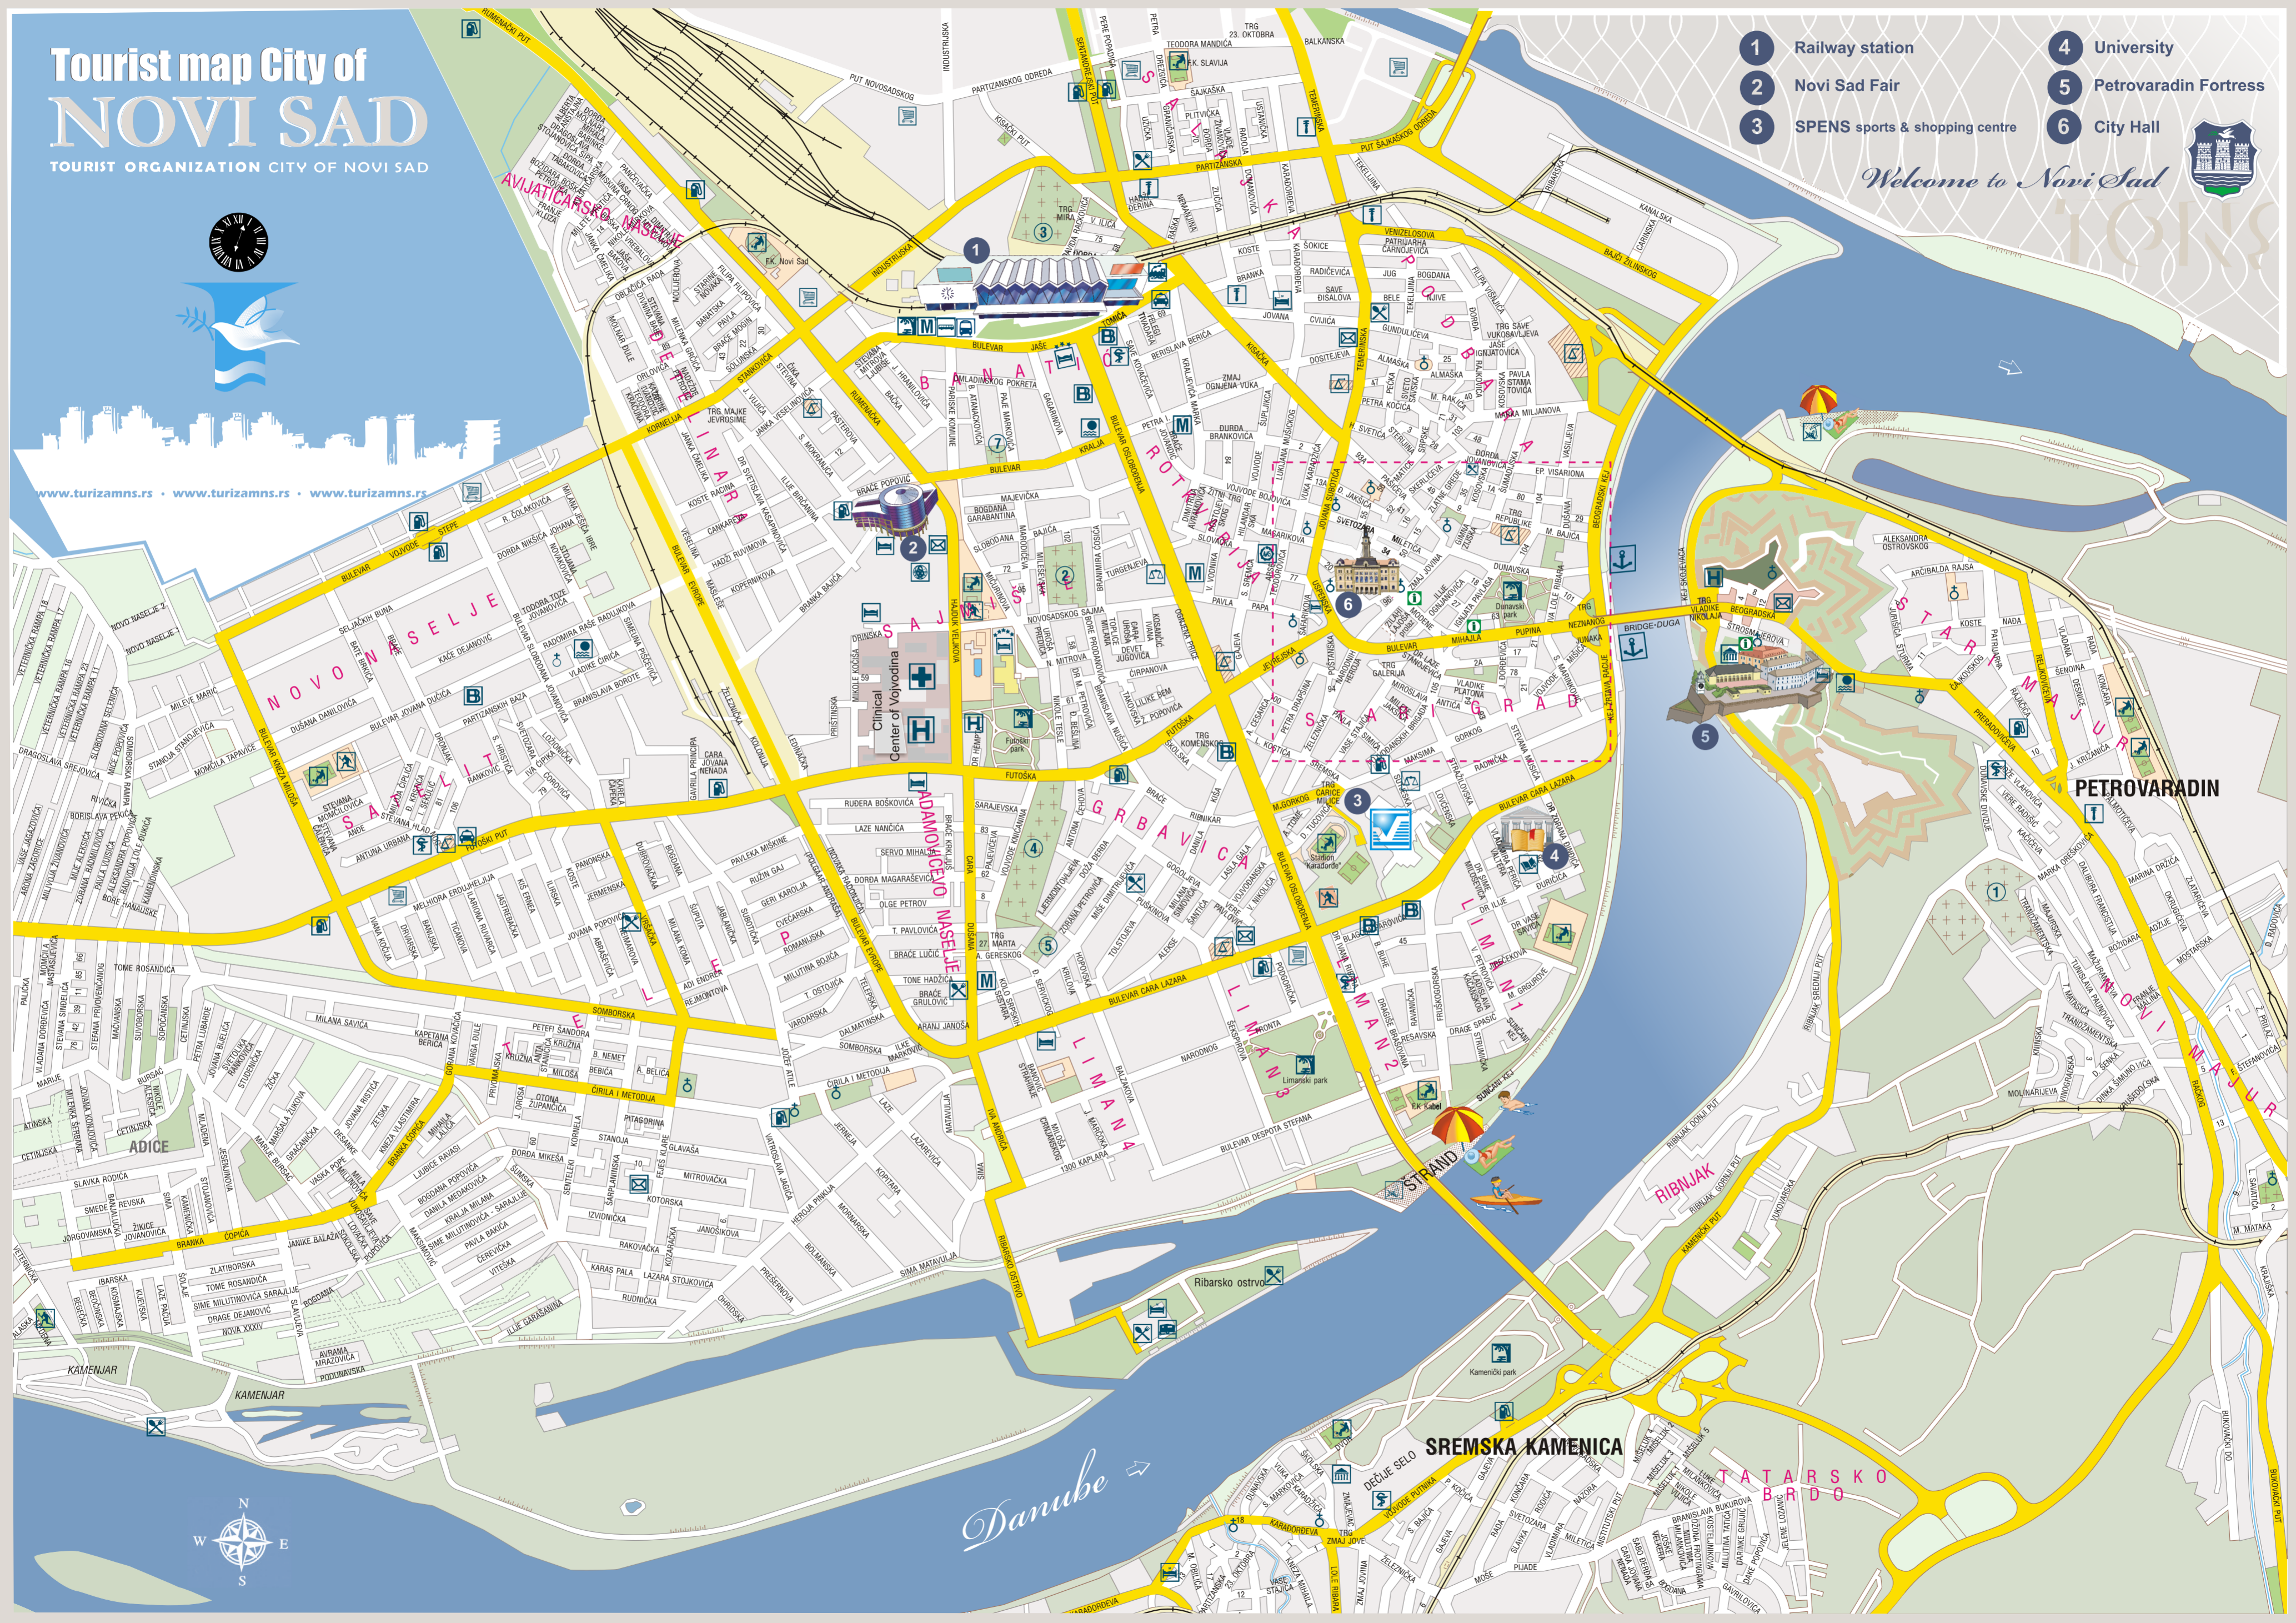

Tourist map City of NOVI SAD

TOURIST ORGANIZATION CITY OF NOVI SAD

www.turizamns.rs • www.turizamns.rs • www.turizamns.rs

- 1 Railway station
- 2 Novi Sad Fair
- 3 SPENS sports & shopping centre
- 4 University
- 5 Petrovaradin Fortress
- 6 City Hall

Welcome to Novi Sad

B. Palanka

Belgrade / Airport

PUBLIC BUS SERVICE

Important tel. numbers

- 92 ■ Police
- 94 ■ Ambulance
- (021) 484 3 484 ■ Clinical Center of Vojvodina
- (021) 443 200 ■ Railway station
- (021) 444 021 ■ Inter-city bus station
- 987 ■ Roadside assistance AMS