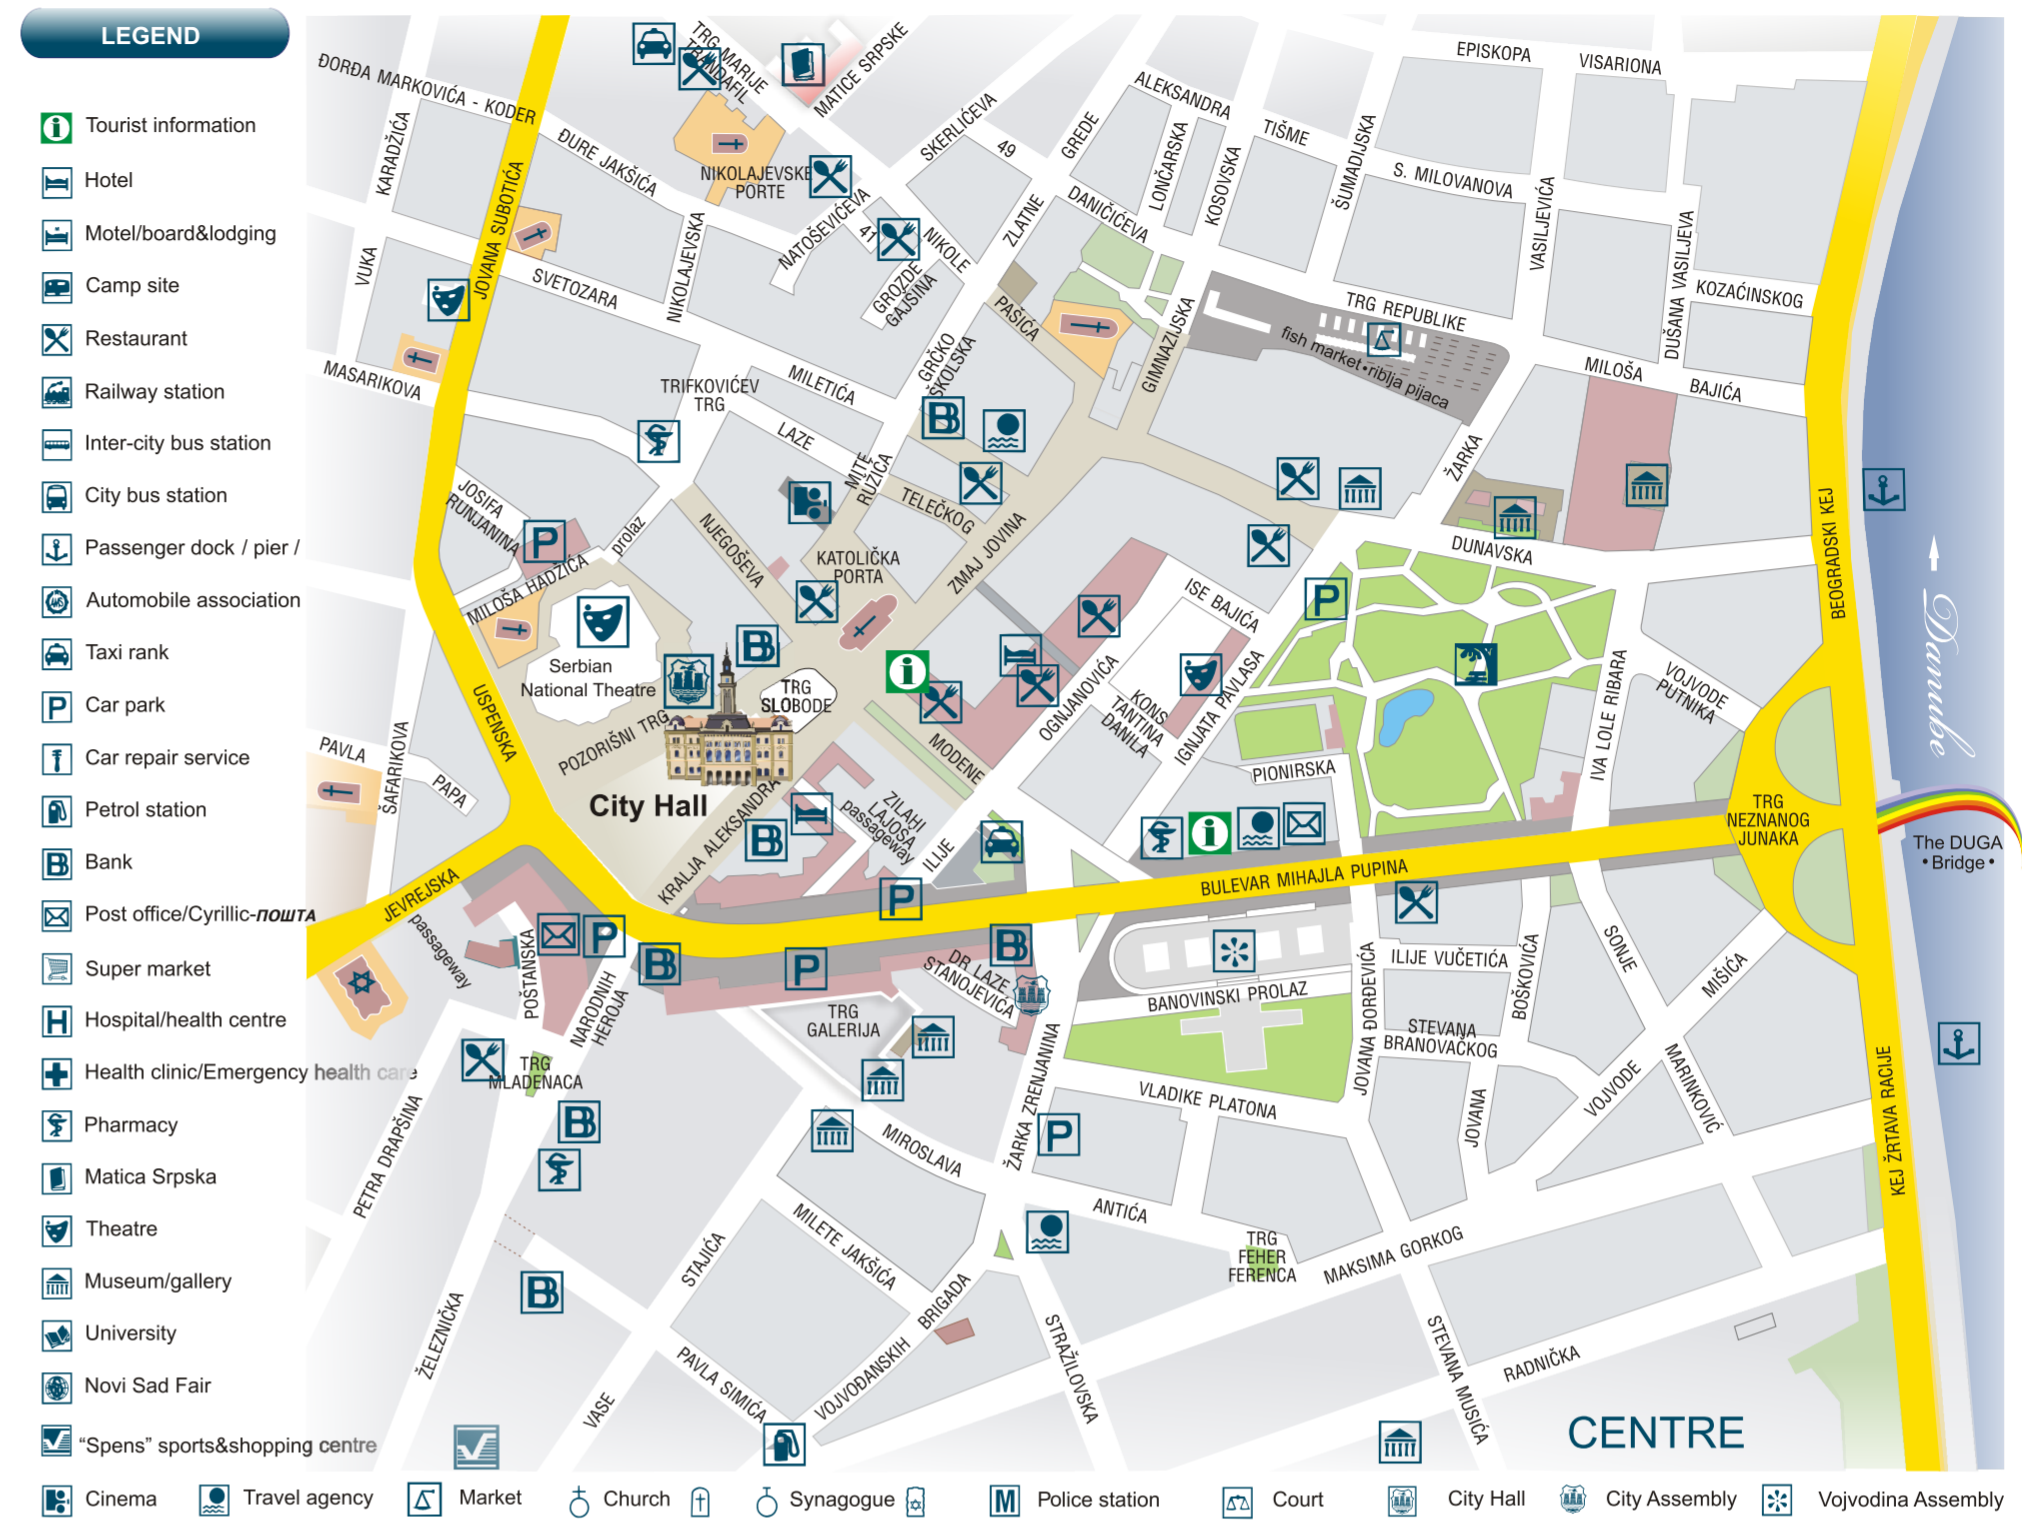

Tourist map City of NOVI SAD

TOURIST ORGANIZATION CITY OF NOVI SAD

www.turizamns.rs • www.turizamns.rs • www.turizamns.rs

- 1 Railway station
- 2 Novi Sad Fair
- 3 SPENS sports & shopping centre
- 4 University
- 5 Petrovaradin Fortress
- 6 City Hall

Welcome to Novi Sad

B. Palanka

Belgrade / Airport

PUBLIC BUS SERVICE

Important tel. numbers

- 92 ■ Police
- 94 ■ Ambulance
- (021) 484 3 484 ■ Clinical Center of Vojvodina
- (021) 443 200 ■ Railway station
- (021) 444 021 ■ Inter-city bus station
- 987 ■ Roadside assistance AMS